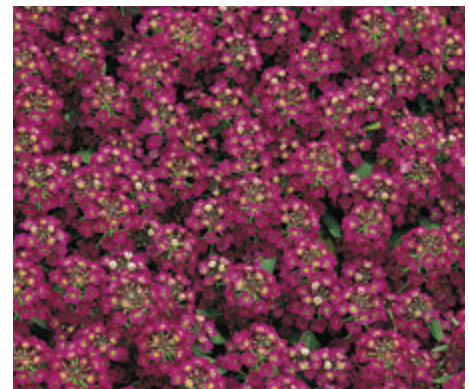

Lobularia
maritima

10 - 25 9 - 14 ☀

Easter Bonnet Deep Pink

JAN FEB MAR APR MAY JUN JUL AUG SEP OCT NOV DEC

Lobularia
maritima

10 - 25 9 - 14 ☀

Easter Bonnet Violet

JAN FEB MAR APR MAY JUN JUL AUG SEP OCT NOV DEC