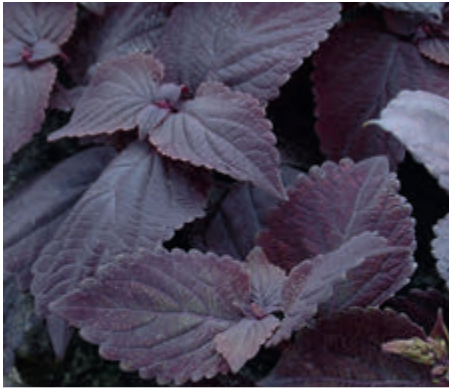

JAN FEB MAR APR MAY JUN JUL AUG SEP OCT NOV DEC

Coleus

blumei

25 - 35 10.5 - 18

Grande Velvet

JAN FEB MAR APR MAY JUN JUL AUG SEP OCT NOV DEC

Coleus

blumei