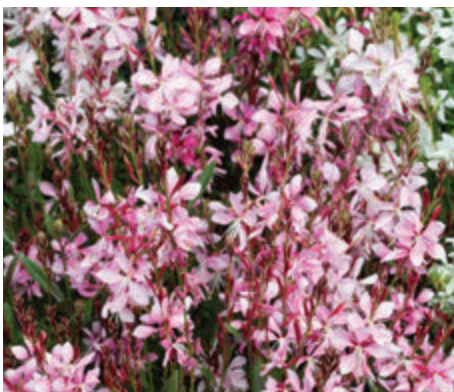

Gaura
lindheimeri

30 - 60 9 - 14

Sparkle Pink

JAN FEB MAR APR MAY JUN JUL AUG SEP OCT NOV DEC