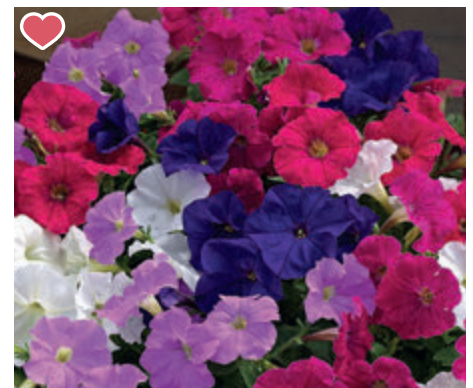

Petunia

hybrida

SMALL FLOWER

↑ 20-25   🪴 9-13   ☀️

Picobella Mix

JAN	FEB	MAR	APR	MAY	JUN	JUL	AUG	SEP	OCT	NOV	DEC