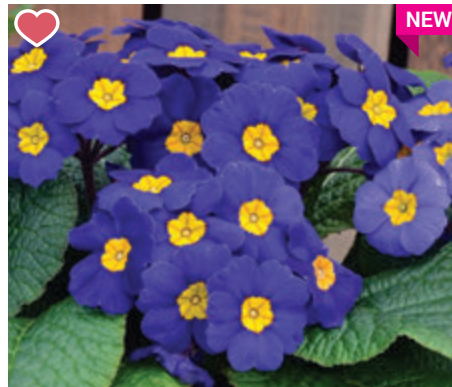

NEW

Colibri Blue

 JAN FEB **MAR** APR MAY JUN JUL AUG SEP OCT NOV DEC

 **Primula**
elator MID EARLY

NEW

Colibri Light Yellow

 JAN FEB **MAR** APR MAY JUN JUL AUG SEP OCT NOV DEC

 **Primula**
elator MID EARLY