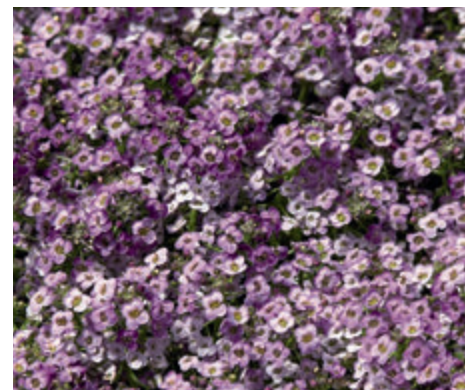

Lobularia
maritima

8 - 10 9 - 14 ☀

Tiny Tim Blue

JAN FEB MAR APR MAY JUN JUL AUG SEP OCT NOV DEC