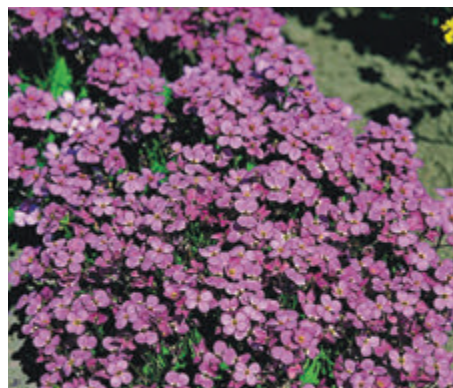

Arabis

caucasica

2 ↑ 10-20 ☕ 9-12 ☀️

Compinkie

JAN FEB **MAR** APR **MAY** JUN JUL AUG SEP OCT NOV DEC